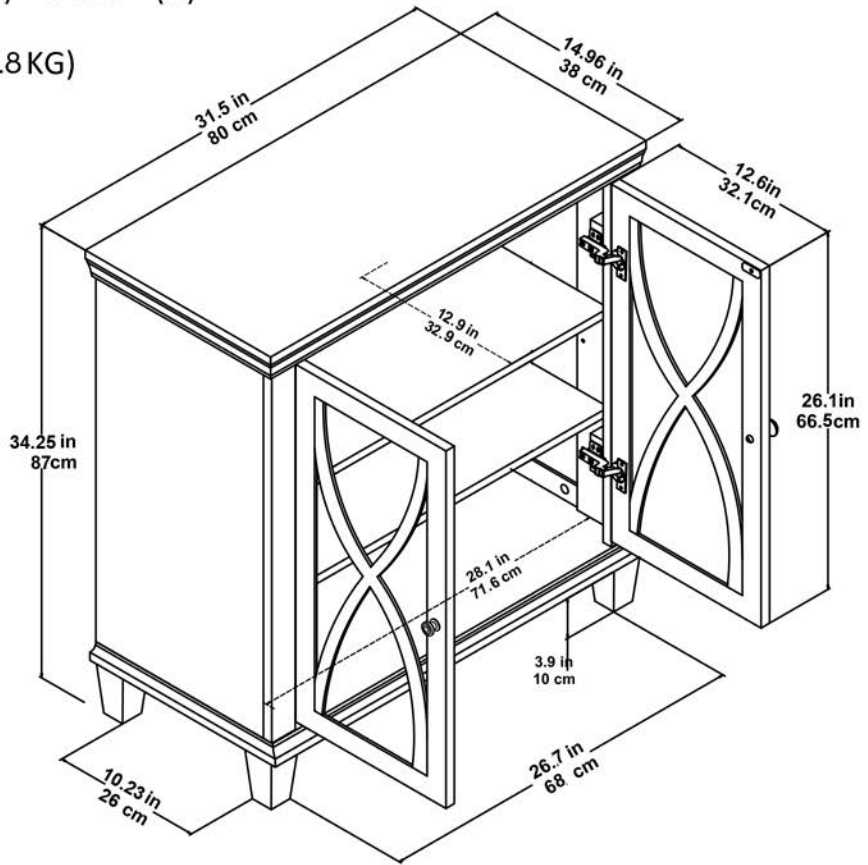

2 Door Accent Cabinet

Model Number: 5042XXXCOM

Finish: Ivory, Black, Gray, Blue, Yellow

OVERALL PRODUCT SIZE(in inches)

Cabinet: 31.5" (W)* 14.96" (D)* 34.25" (H)

Unit Net weight: 61.16 LBS (27.8 KG)

MAXIMUM WEIGHT CAPACITIES